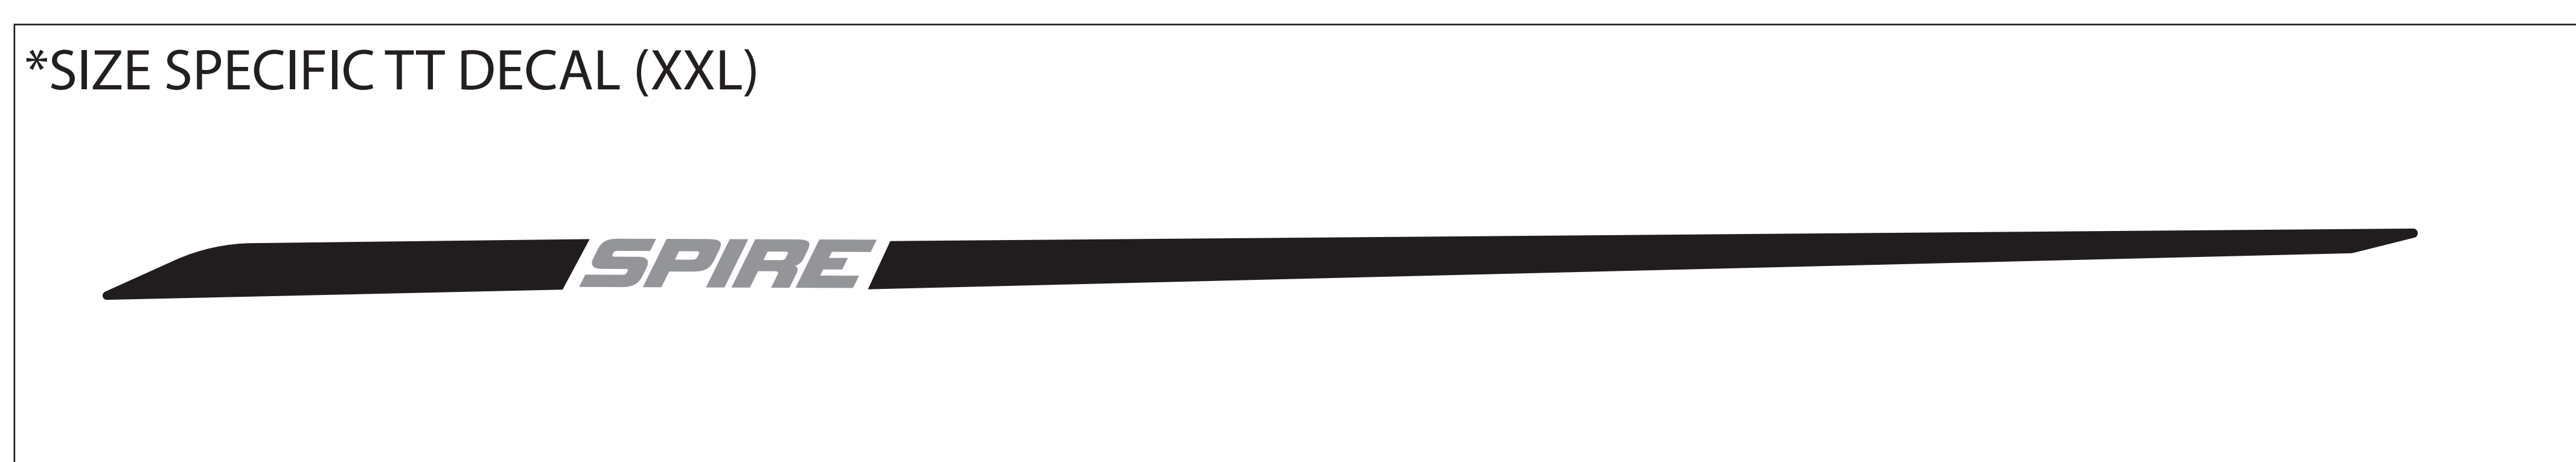

MODEL YEAR 2022
BIKE: SPIRE CARBON
COLORS: HUCKLEBERRY / PRIMER GREY
TRANSITION
BICYCLE COMPANY

TRANSITION TRANSITION

USAGE DISCLAIMER!!!!!!
ALL LOGOS ARE SCALED 1:1. DECALS APPLIED AT THE FACTORY USE A WATER BASED SYSTEM THAT STRETCHES AND CONFORMS TO THE FRAME SURFACE SO IT DISTORTS THE DECAL. SIMPLY USING THIS FILE TO MAKE DECALS TO LAY OVER THE OLD DECALS WILL NOT BE A PERFECT FIT, IT IS UP TO YOU TO MODIFY THE SCALE OF THIS FILE TO WORK FOR YOUR APPLICATION.
TRANSITION BIKES IS NOT RESPONSIBLE FOR THE FIT AND FINISH OF ANY AFTERMARKET DECALS APPLIED TO THE FRAME.

SCALE 1:1 (100%)

DOWN TUBE DECAL

DRIVE SIDE

NON-DRIVE SIDE