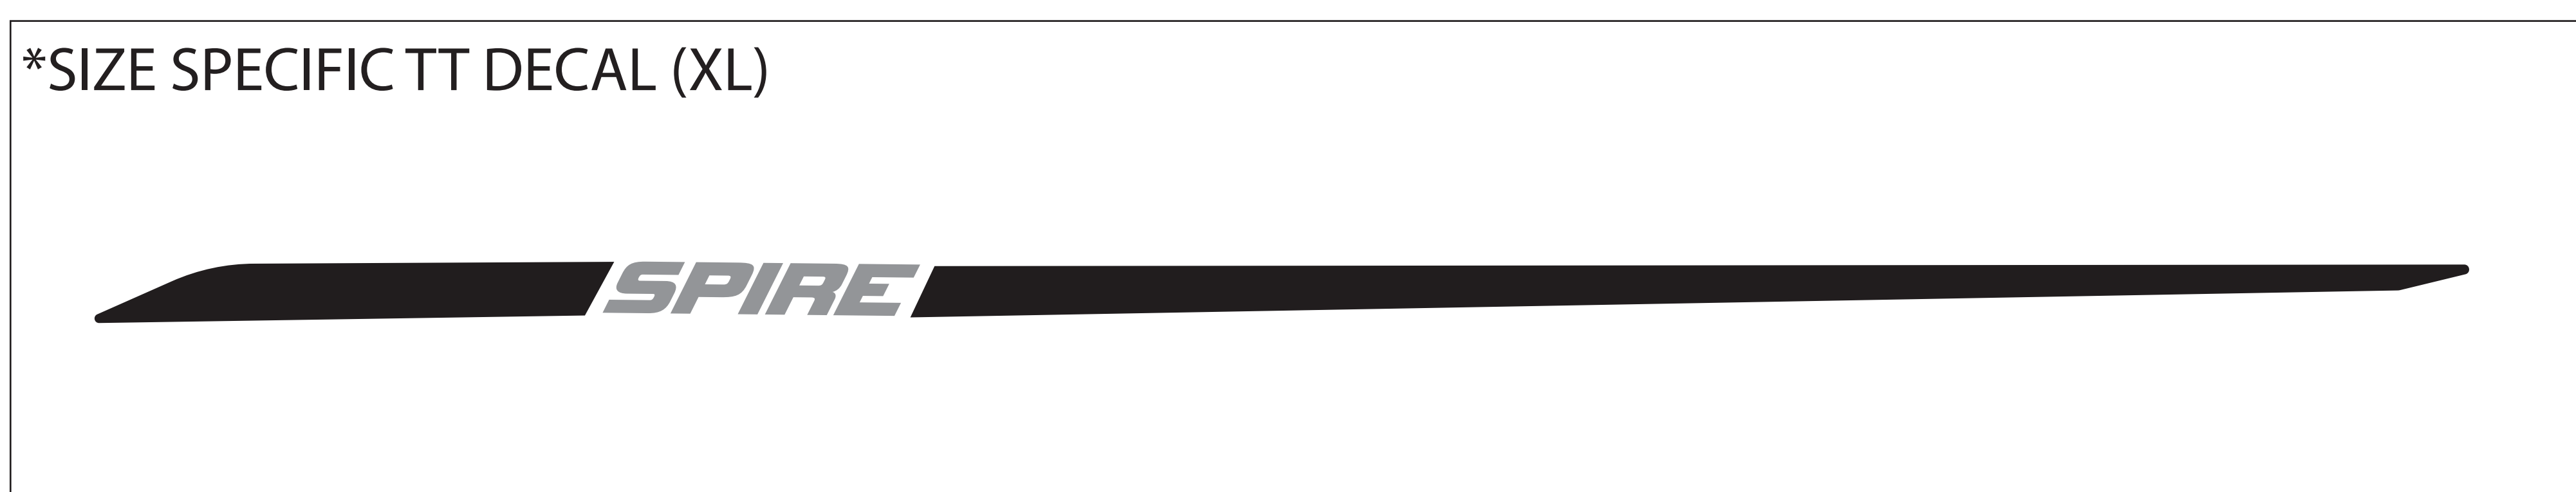

MODEL YEAR 2022
BIKE: SPIRE CARBON
COLORS: HUCKLEBERRY / PRIMER GREY
TRANSITION
BICYCLE COMPANY

TRANSITION TRANSITION

USAGE DISCLAIMER!!!!!!
ALL LOGOS ARE SCALED 1:1. DECALS APPLIED AT THE FACTORY USE A WATER BASED SYSTEM THAT STRETCHES AND CONFORMS TO THE FRAME SURFACE SO IT DISTORTS THE DECAL. SIMPLY USING THIS FILE TO MAKE DECALS TO LAY OVER THE OLD DECALS WILL NOT BE A PERFECT FIT, IT IS UP TO YOU TO MODIFY THE SCALE OF THIS FILE TO WORK FOR YOUR APPLICATION.
TRANSITION BIKES IS NOT RESPONSIBLE FOR THE FIT AND FINISH OF ANY AFTERMARKET DECALS APPLIED TO THE FRAME.

SCALE 1:1 (100%)

DOWN TUBE DECAL

DRIVE SIDE

NON-DRIVE SIDE