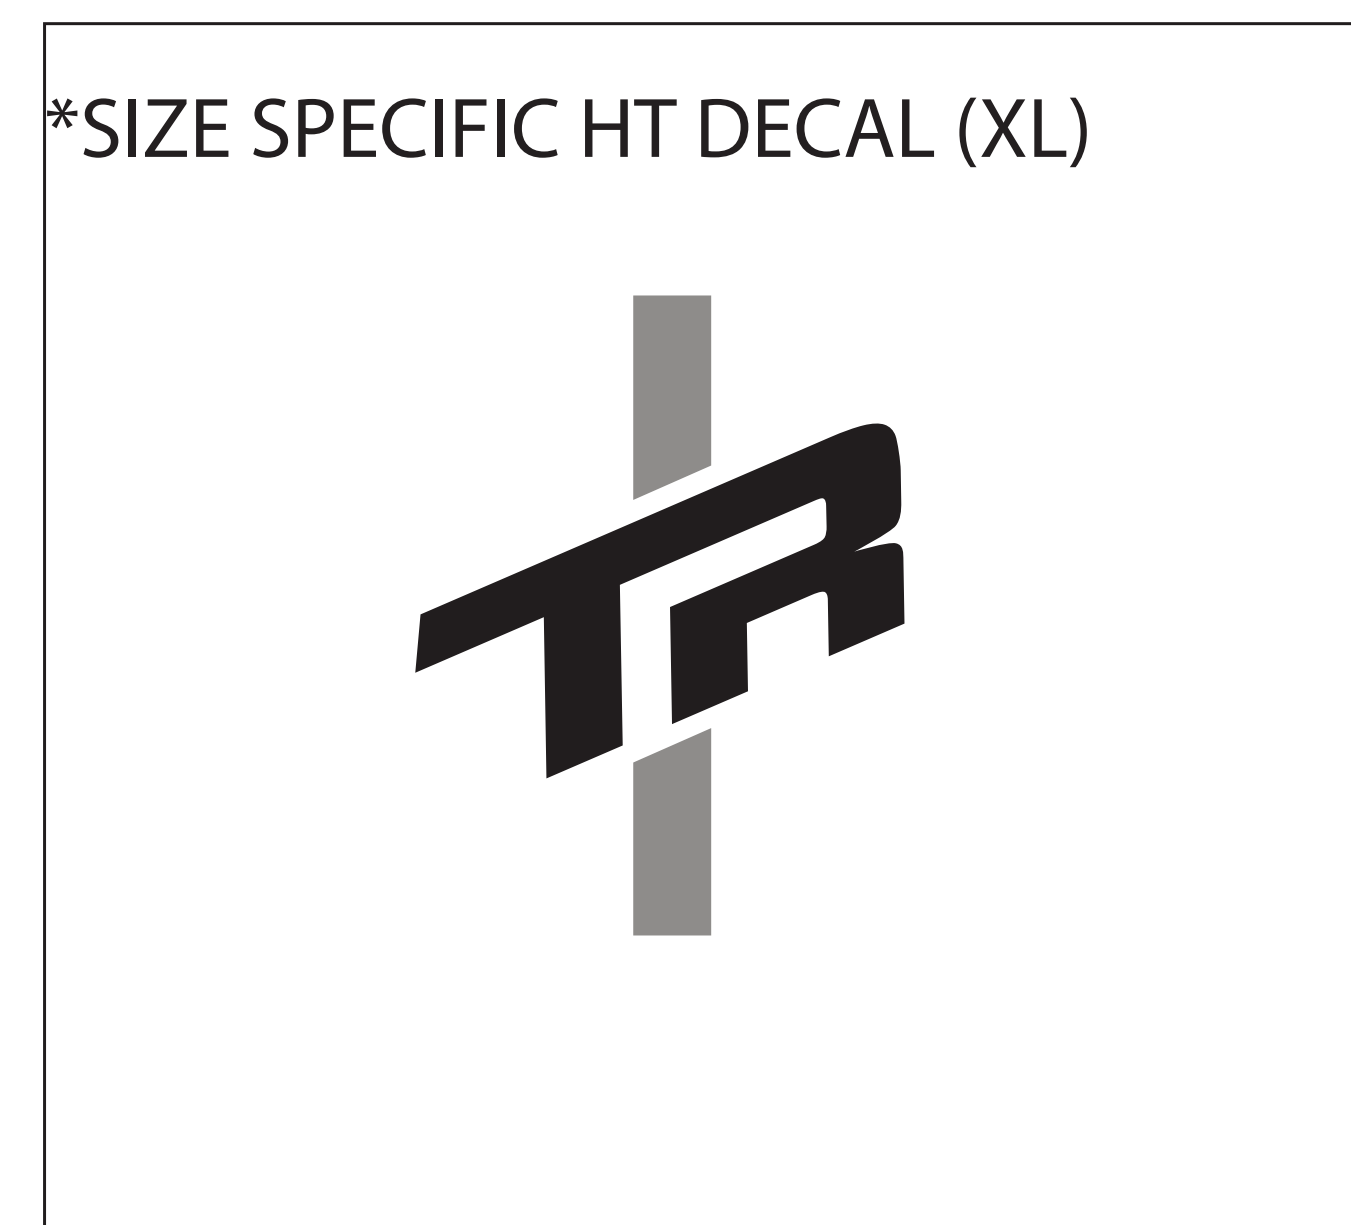

MODEL YEAR 2022
BIKE: SPIRE CARBON
COLORS: HUCKLEBERRY / PRIMER GREY
TRANSITION
BICYCLE COMPANY

TRANSITION TRANSITION

USAGE DISCLAIMER!!!!!!
ALL LOGOS ARE SCALED 1:1. DECALS APPLIED AT THE FACTORY USE A WATER BASED SYSTEM THAT STRETCHES AND CONFORMS TO THE FRAME SURFACE SO IT DISTORTS THE DECAL. SIMPLY USING THIS FILE TO MAKE DECALS TO LAY OVER THE OLD DECALS WILL NOT BE A PERFECT FIT, IT IS UP TO YOU TO MODIFY THE SCALE OF THIS FILE TO WORK FOR YOUR APPLICATION.
TRANSITION BIKES IS NOT RESPONSIBLE FOR THE FIT AND FINISH OF ANY AFTERMARKET DECALS APPLIED TO THE FRAME.

SCALE 1:1 (100%)

DOWN TUBE DECAL

DRIVE SIDE

NON-DRIVE SIDE