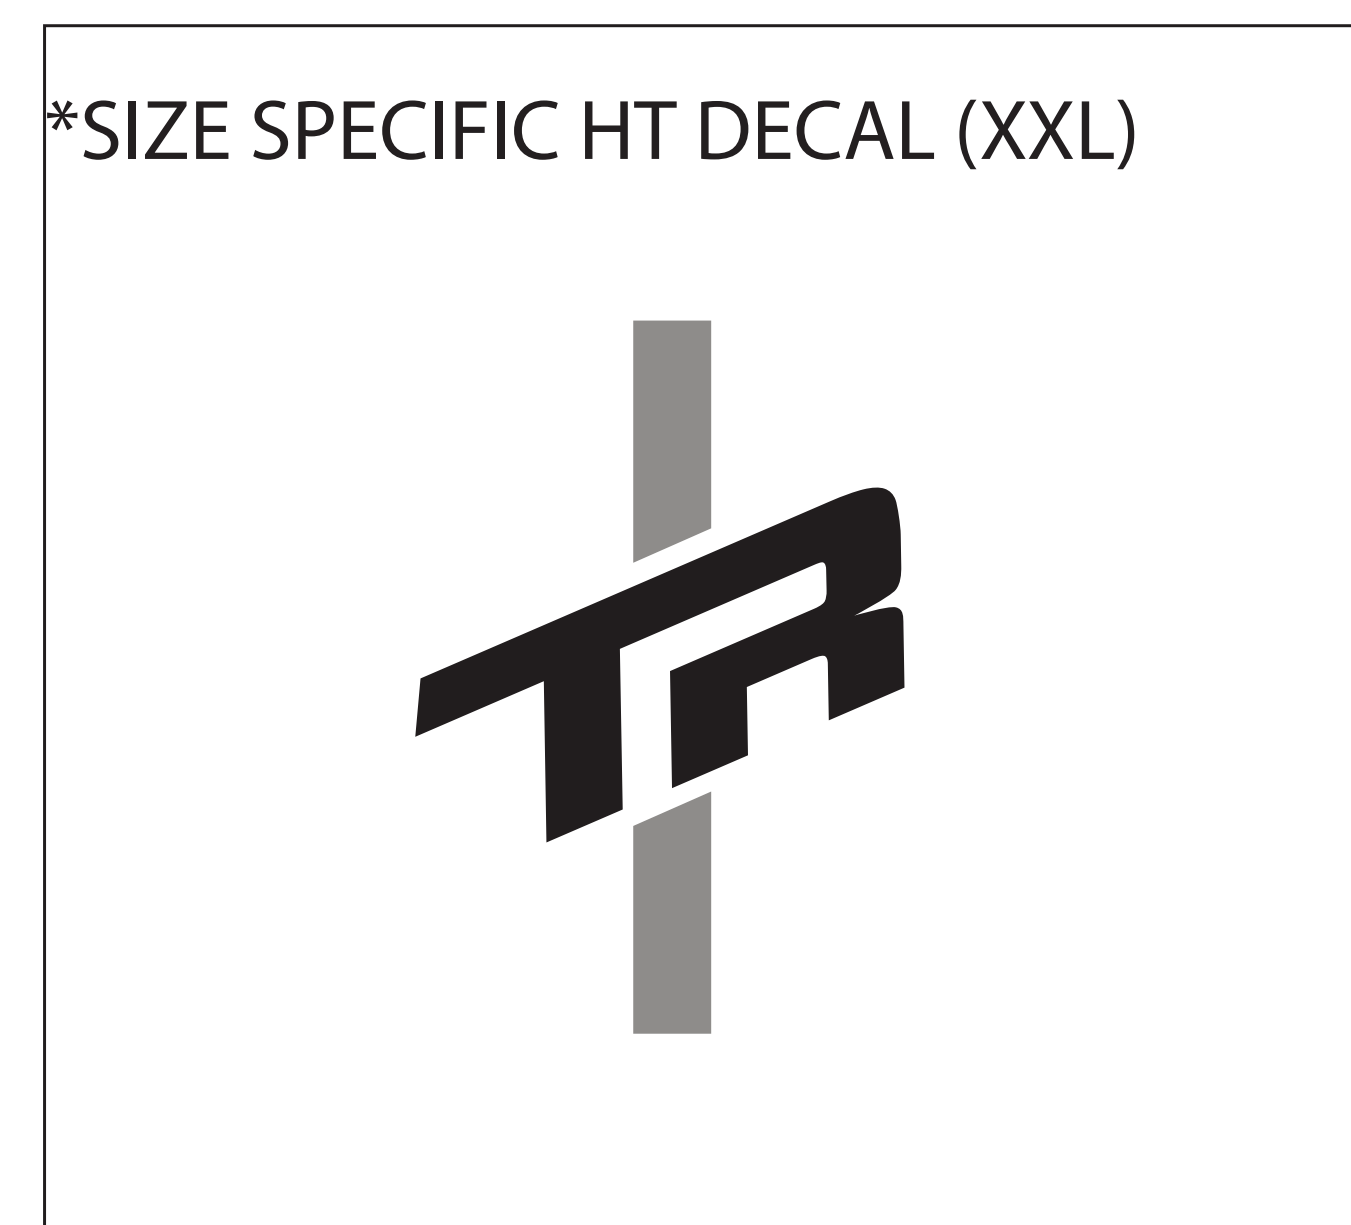

MODEL YEAR 2022
BIKE: SPIRE CARBON
COLORS: HUCKLEBERRY / PRIMER GREY
TRANSITION
BICYCLE COMPANY

TRANSITION TRANSITION

USAGE DISCLAIMER!!!!!!
ALL LOGOS ARE SCALED 1:1. DECALS APPLIED AT THE FACTORY USE A WATER BASED SYSTEM THAT STRETCHES AND CONFORMS TO THE FRAME SURFACE SO IT DISTORTS THE DECAL. SIMPLY USING THIS FILE TO MAKE DECALS TO LAY OVER THE OLD DECALS WILL NOT BE A PERFECT FIT, IT IS UP TO YOU TO MODIFY THE SCALE OF THIS FILE TO WORK FOR YOUR APPLICATION.
TRANSITION BIKES IS NOT RESPONSIBLE FOR THE FIT AND FINISH OF ANY AFTERMARKET DECALS APPLIED TO THE FRAME.

SCALE 1:1 (100%)

DOWN TUBE DECAL

DRIVE SIDE

NON-DRIVE SIDE