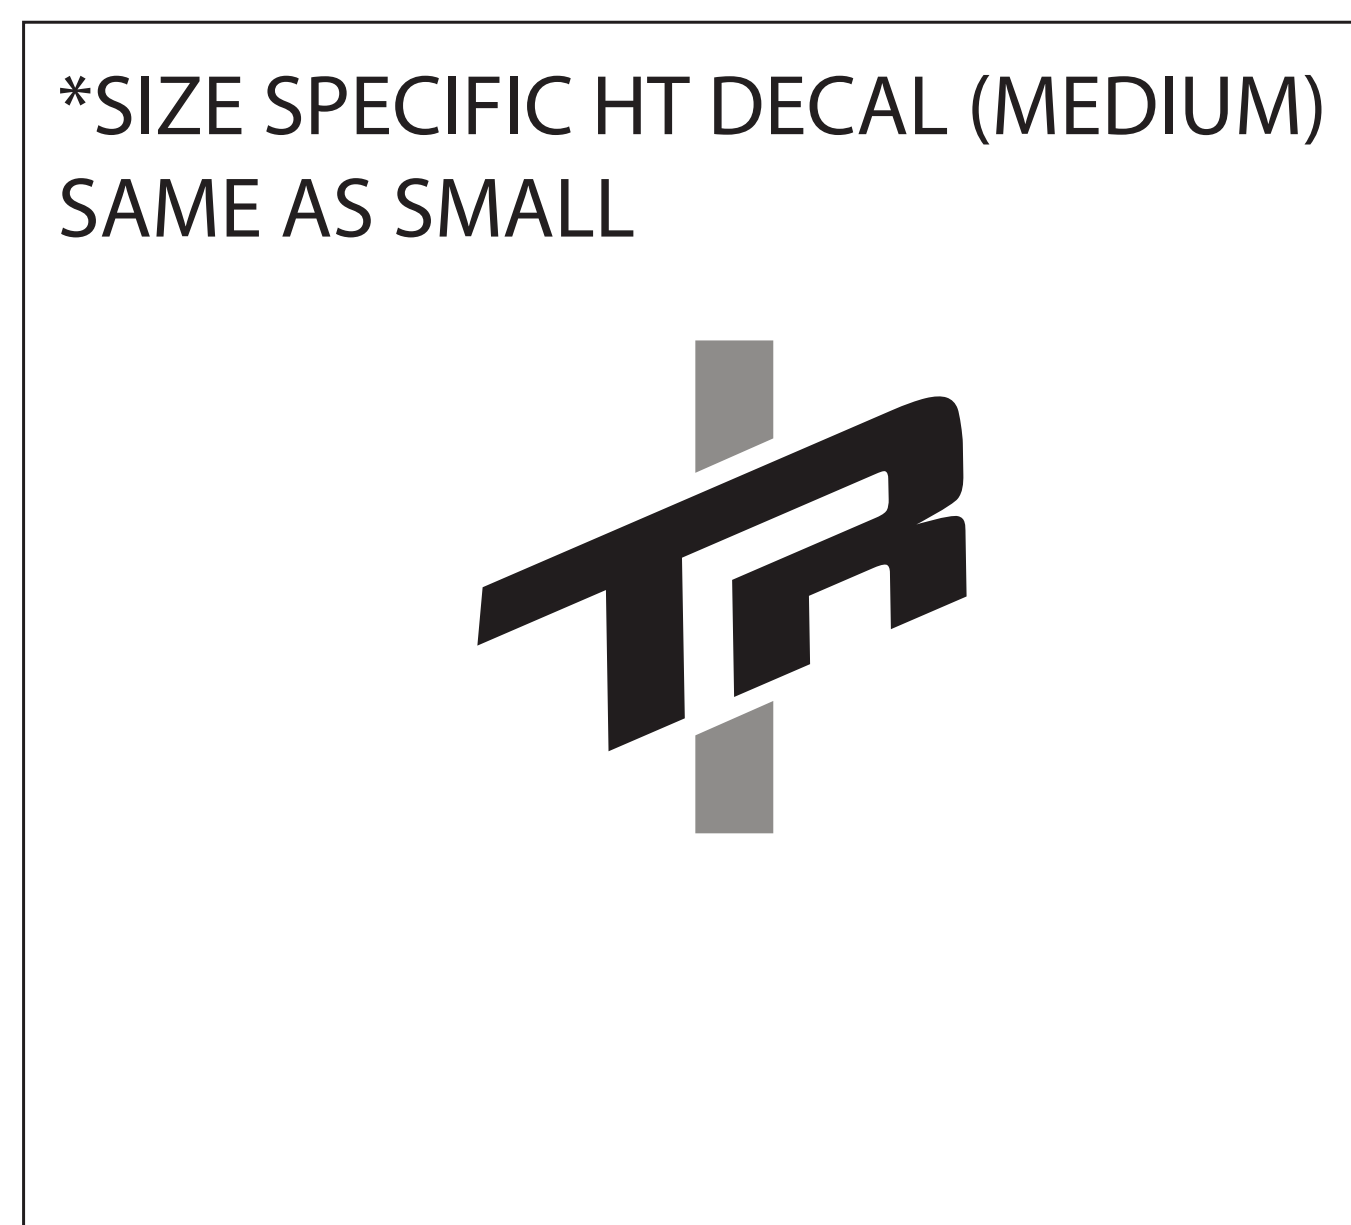

MODEL YEAR 2022
BIKE: SPIRE CARBON
COLORS: HUCKLEBERRY / PRIMER GREY
TRANSITION
BICYCLE COMPANY

TRANSITION TRANSITION

USAGE DISCLAIMER!!!!!!
ALL LOGOS ARE SCALED 1:1. DECALS APPLIED AT THE FACTORY USE A WATER BASED SYSTEM THAT STRETCHES AND CONFORMS TO THE FRAME SURFACE SO IT DISTORTS THE DECAL. SIMPLY USING THIS FILE TO MAKE DECALS TO LAY OVER THE OLD DECALS WILL NOT BE A PERFECT FIT, IT IS UP TO YOU TO MODIFY THE SCALE OF THIS FILE TO WORK FOR YOUR APPLICATION.
TRANSITION BIKES IS NOT RESPONSIBLE FOR THE FIT AND FINISH OF ANY AFTERMARKET DECALS APPLIED TO THE FRAME.

SCALE 1:1 (100%)

DOWN TUBE DECAL

DRIVE SIDE

NON-DRIVE SIDE