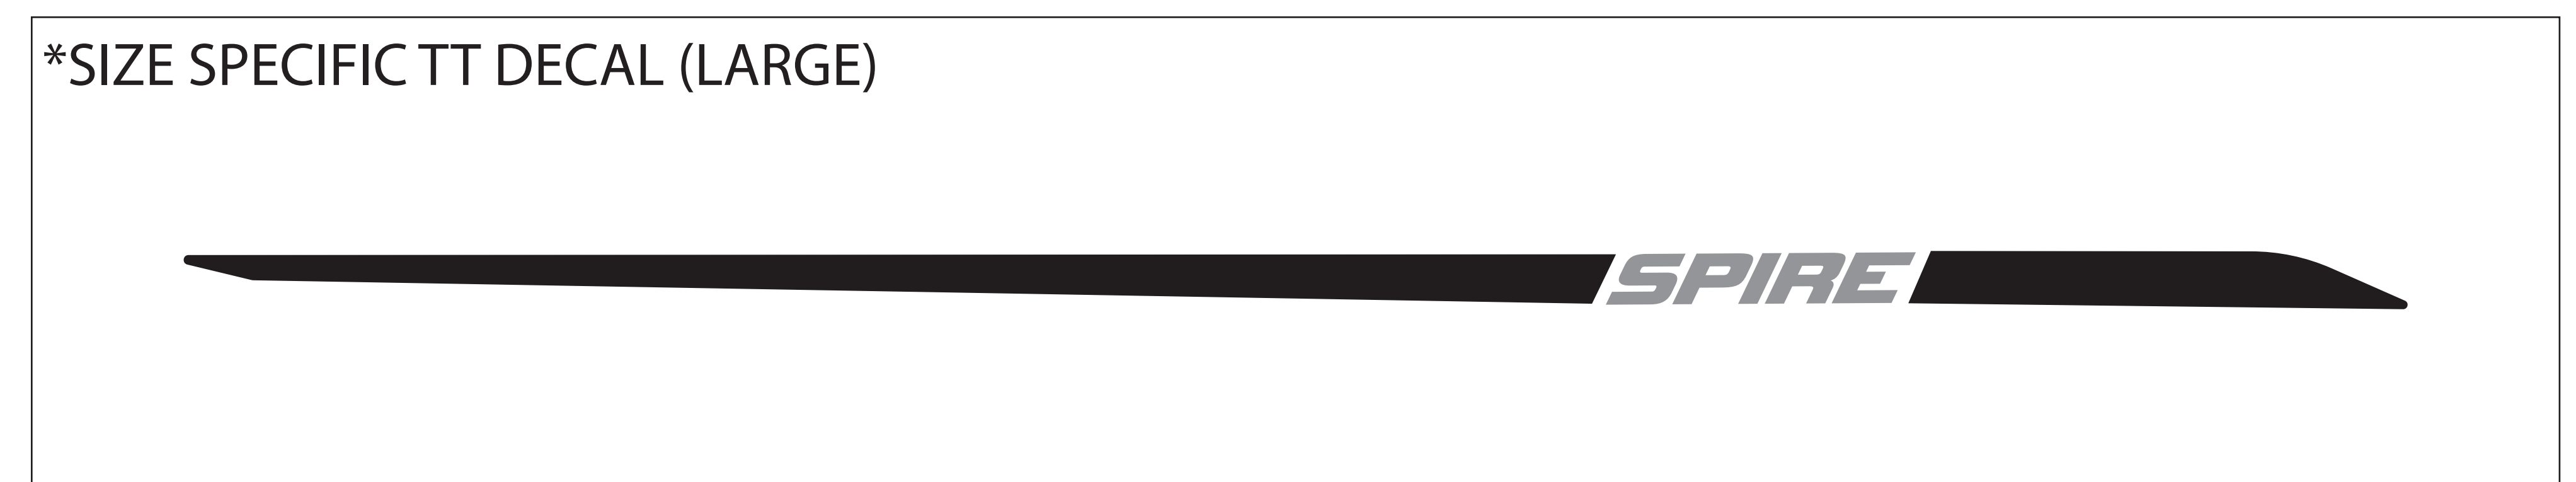

MODEL YEAR 2022
BIKE: SPIRE CARBON
COLORS: HUCKLEBERRY / PRIMER GREY
TRANSITION
BICYCLE COMPANY

TRANSITION TRANSITION

USAGE DISCLAIMER!!!!!!
ALL LOGOS ARE SCALED 1:1. DECALS APPLIED AT THE FACTORY USE A WATER BASED SYSTEM THAT STRETCHES AND CONFORMS TO THE FRAME SURFACE SO IT DISTORTS THE DECAL. SIMPLY USING THIS FILE TO MAKE DECALS TO LAY OVER THE OLD DECALS WILL NOT BE A PERFECT FIT, IT IS UP TO YOU TO MODIFY THE SCALE OF THIS FILE TO WORK FOR YOUR APPLICATION.
TRANSITION BIKES IS NOT RESPONSIBLE FOR THE FIT AND FINISH OF ANY AFTERMARKET DECALS APPLIED TO THE FRAME.

SCALE 1:1 (100%)

DOWN TUBE DECAL

DRIVE SIDE

NON-DRIVE SIDE